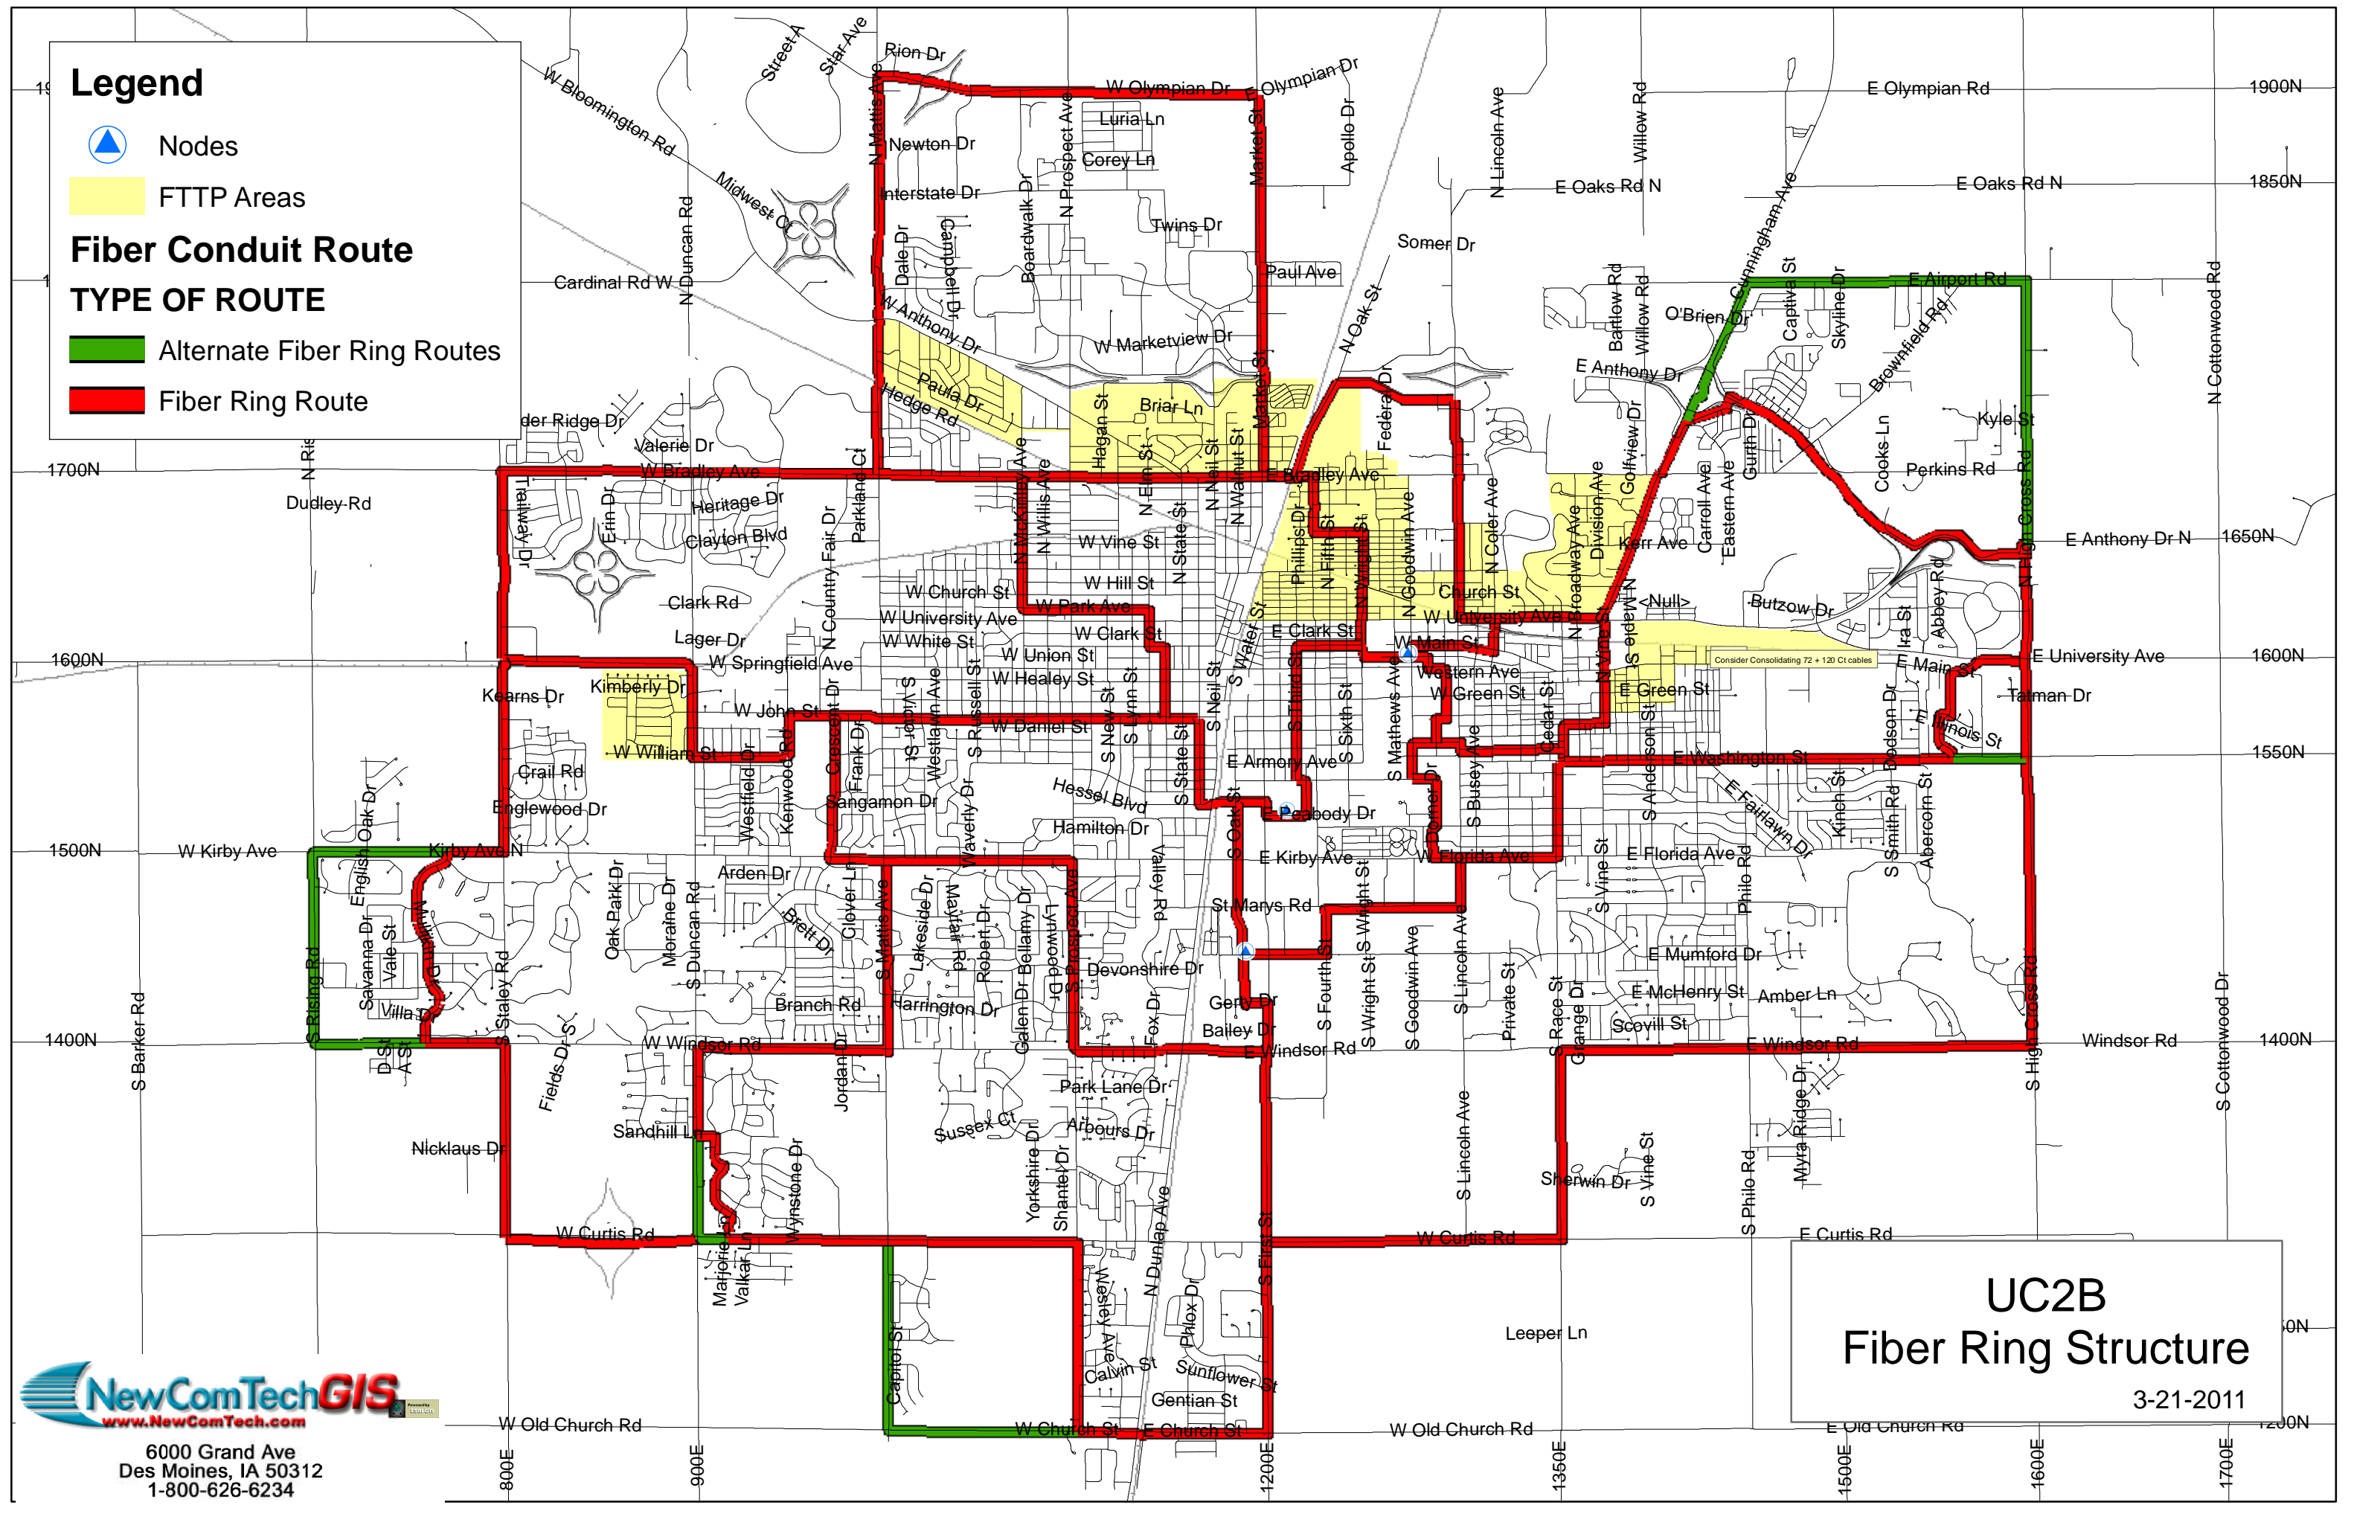

Legend

Nodes

FTTP Areas

Fiber Conduit Route

TYPE OF ROUTE

Alternate Fiber Ring Routes

Fiber Ring Route

Consider Consolidating 72 + 120 CI cables

UC2B
Fiber Ring Structure
 3-21-2011