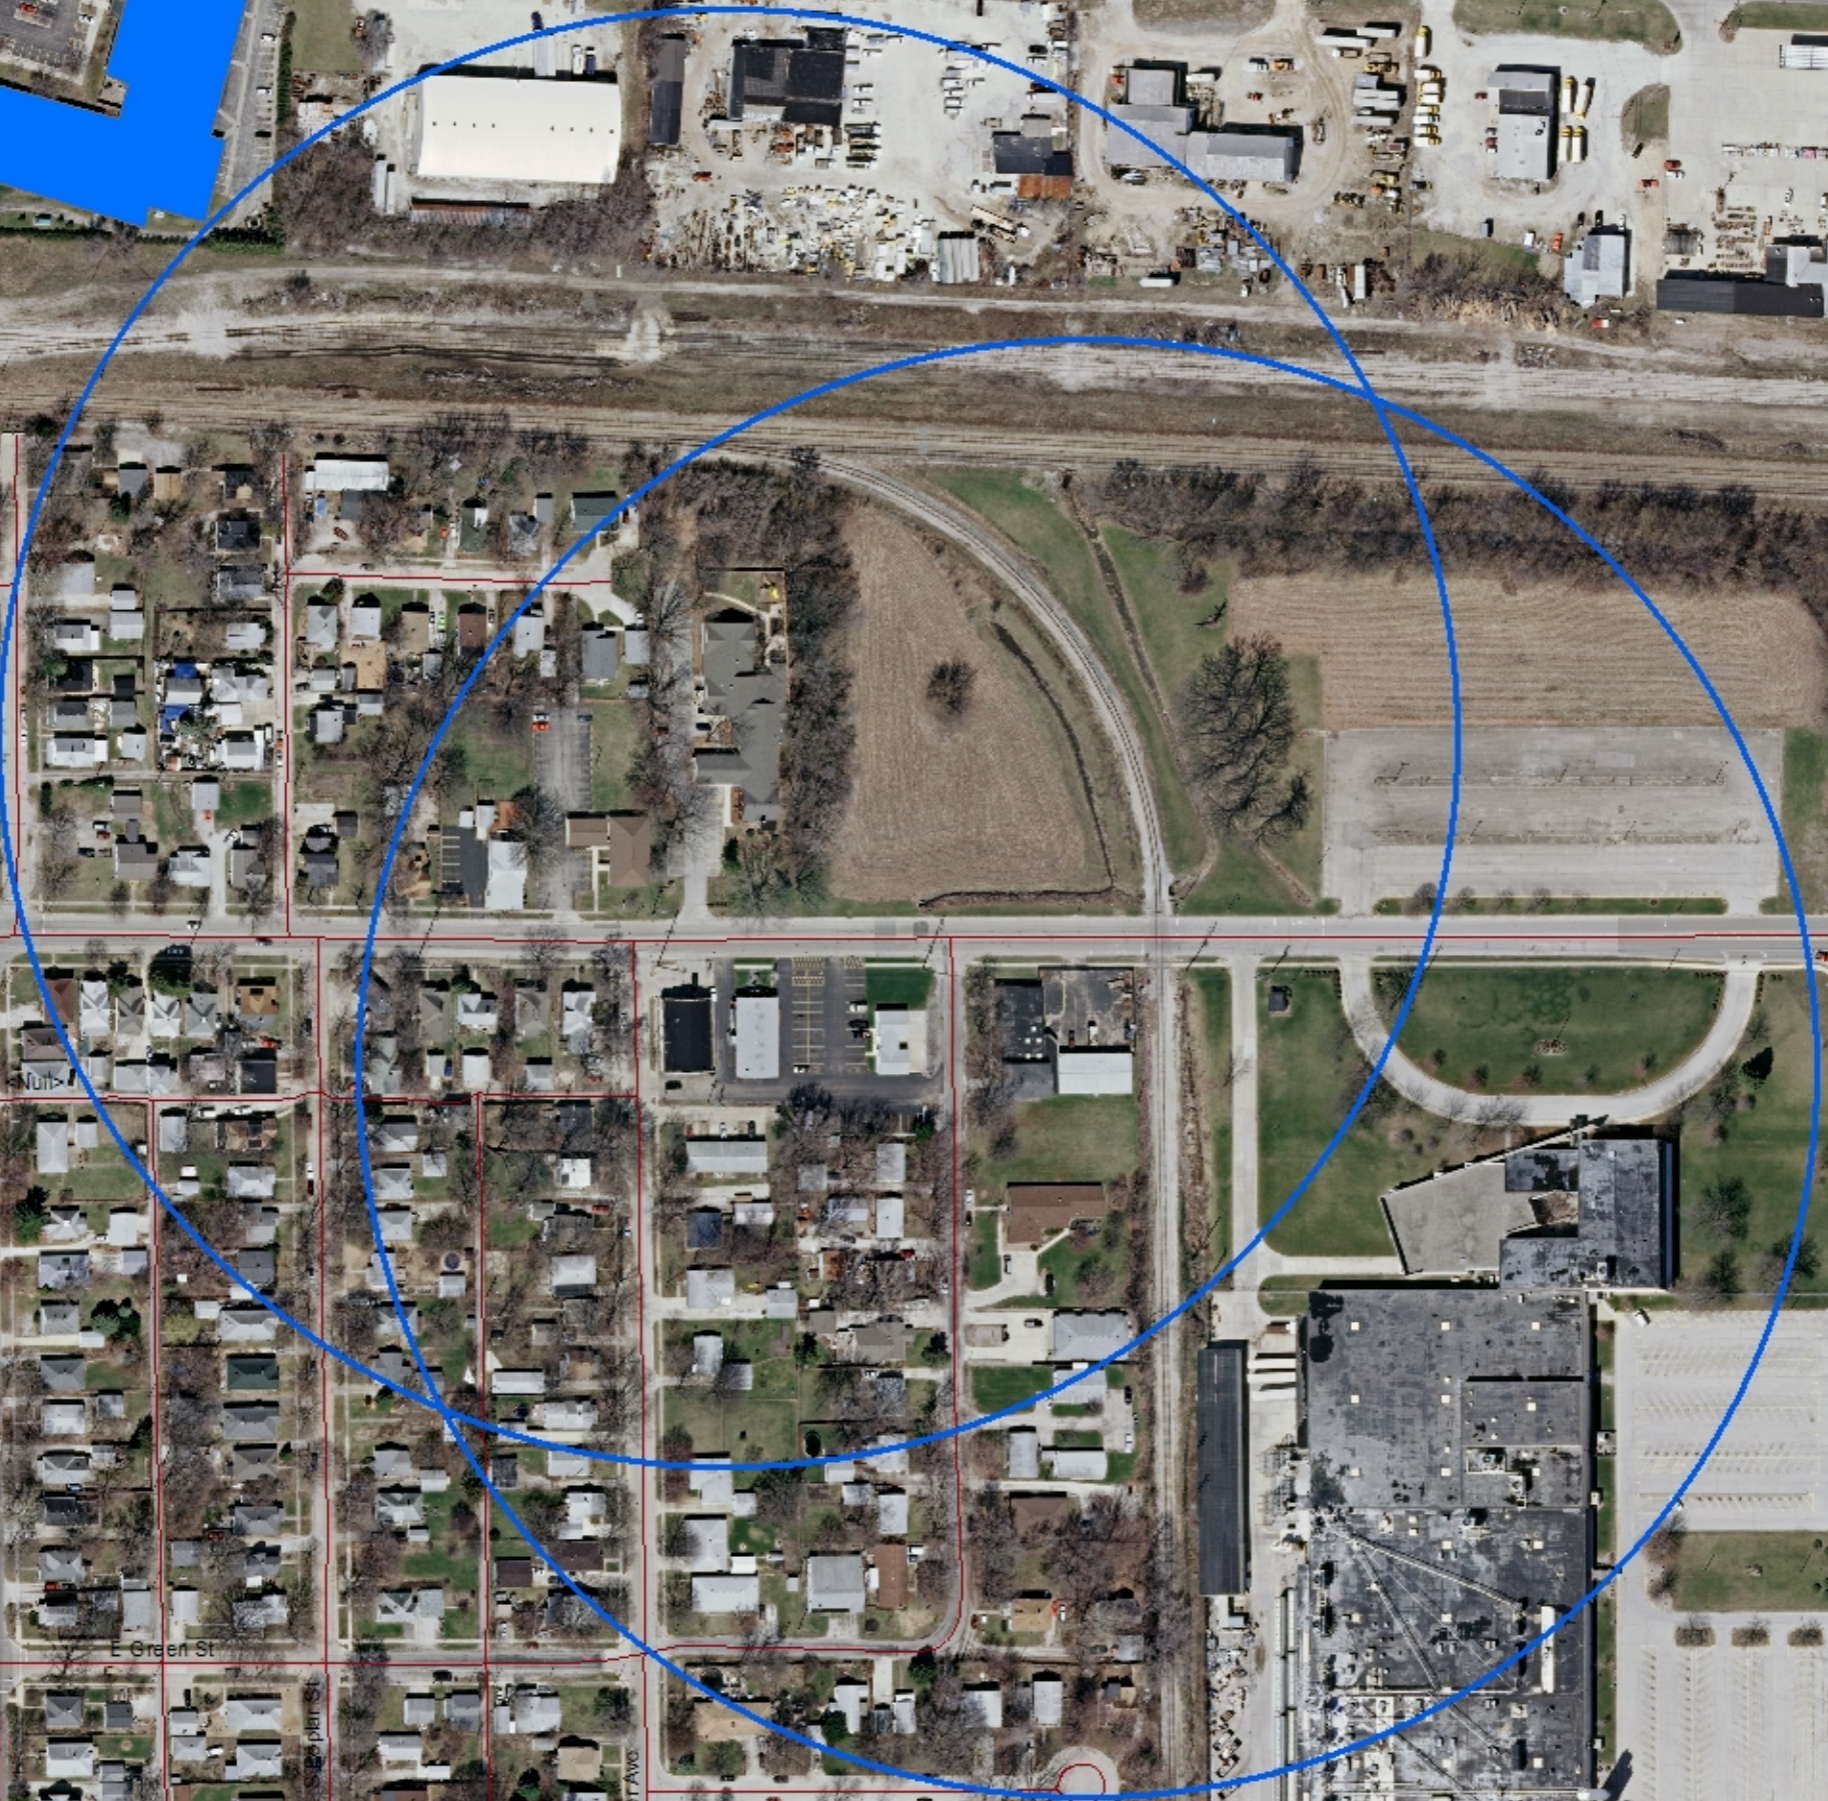

N Fourth St

E Columbia Ave

E Vine St

Beech St

Dunbar Ct

W Eads St

N Rommie St

Dublin St

Brownfield Rd

Sharlyn Dr

Mary Lou Dr

Fox Run Dr

W Bradley Ave

N Mattis Ave

Summit Ridge Rd

Lock Raven Rd

Linden Dr

Lechner Dr

Howard St

N Hickory St

N Walnut St

E Water St

E Main St

Grossbach Dr

Scottie Grove Ave

E Green St

See plan St

Glove Ave

Lakeman Ave