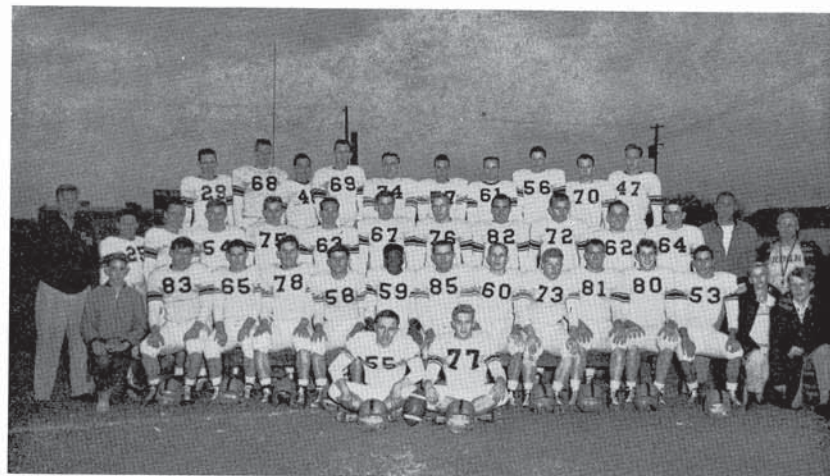

Managers

Row 1: T. Lowry, S. Thomas.
Row 2: L. Holycross, B. Braun, D. Toler, P. Williams, R. Brown, J. Hemphill, C. Beard, R. Moore, C. Norwood, J. Bell, L. Larson, T. Earley, J. Coolson, T. Lyons.
Row 3: Coach Smith, M. Stevens, L. Kirby, D. Warren, B. Lane, C. Hovde, B. Nester, J. Finical, R. Reinhart, J. Jarvis, L. Petty, R. Withrow, Coach Sneider, Coach Adams.
Row 4: J. Clancy, C. Gordon, J. Wandell, D. Findlay, L. Bridges, B. Roberson, L. Allen, C. McCartney, J. Long, B. Ostema.