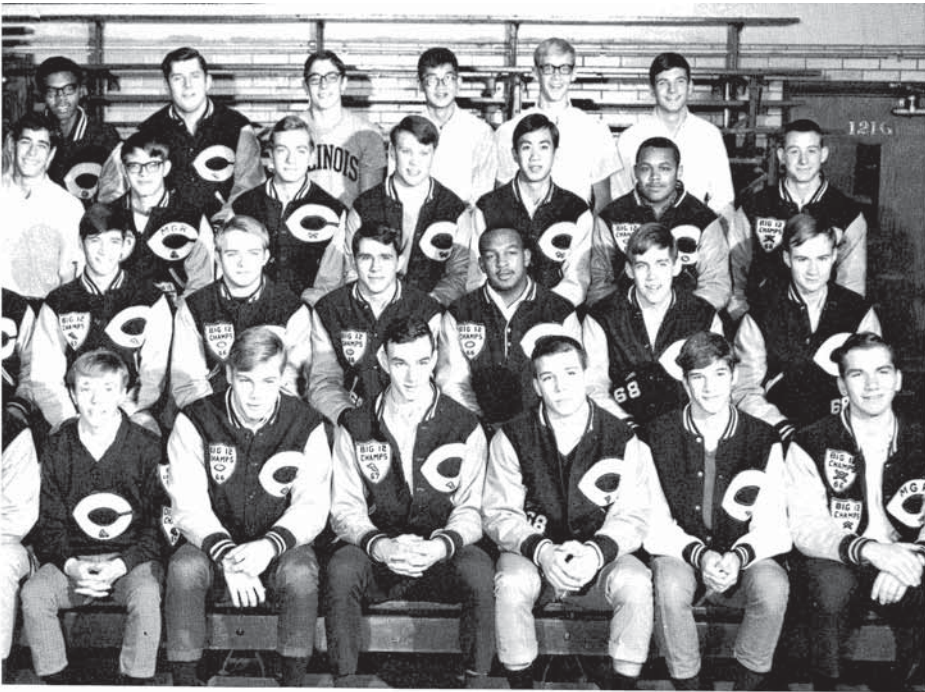

C-Club Beauties Liven Stunt Show

Known as the "men" with the "C"s on their chests, C-Club members displayed their athletic prowess off the field as well as on. Following the custom, C-Clubbers could be seen swinging ropes and restraining crowds at home varsity basketball games. Members of the honorary club also added life to the Stunt Show and planned the traditional C-Club Dance. With their athletic year nearly completed, C-Club celebrated the long-awaited return of spring with a picnic.