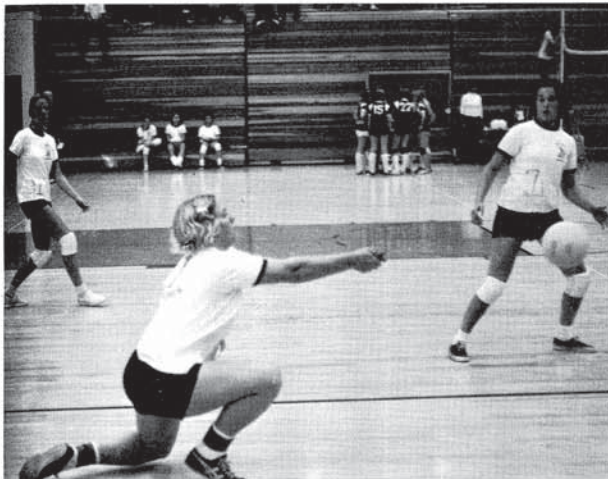

Perfect form!