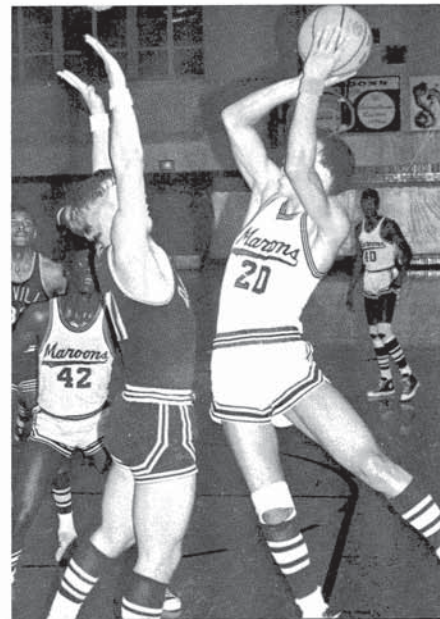

FAR ABOVE: Central cagers await the outcome of the toss up. ABOVE: Letterman Bobby Joe Jackson takes a rebound. RIGHT ABOVE: Sophomore Howard Laidlaw attempts a lay-up. RIGHT: Senior Jesse McNeal takes a skillful aim for a shot.