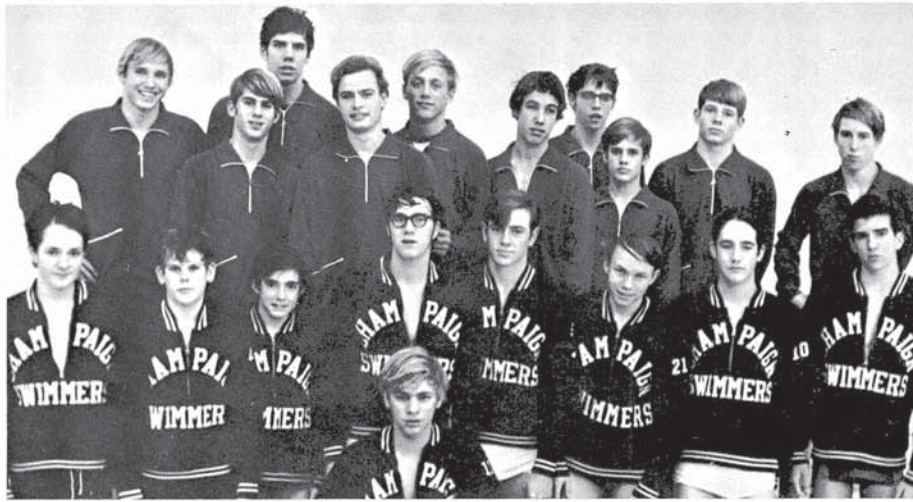

Central's young cager squad took a 9-9 season record. The team was under the coaching of Coach Charlie Due.

Highlights of the season were the games played against Rantoul, Mt. Vernon, Lincoln, Danville, Decatur, Urbana, MacArthur, and Batavia.

Upcoming juniors will be Mike Siebold, Jan South, Larry McCoy, Charles Terry, Lou Due, and Mike Lierman.

Sophomore cager Pat Murphy tries a lay-up, while Jan South looks on.

Mike Lierman,

Tankmen split season, Show in Invitational

LEFT ABOVE: Coach Jeff Trigger explains statistics while Dave Warren and Tim Beullin take careful note of what he says. LEFT: Junior Tim Wilson relaxes on the deck before going into action. ABOVE: With a surge, Steve Hays plunges towards the water.