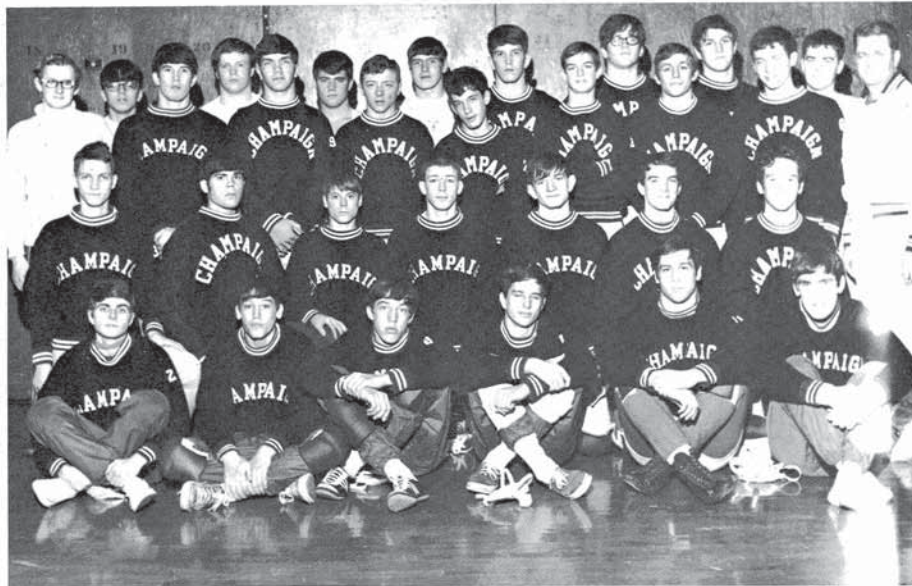

coach

Wrestlers lack experience but show determination

FRONT ROW (left to right): Ron Beldon, Steve Palmer, Eric Graham, Dan Graham, Greg Massanari, Dan Pryor. SECOND ROW: Andy Warner, Jim Petry, Jim Baldwin, Dave Peterson, John Walsh, Ben Brown, Chris Hunker. THIRD ROW: Matt Woodhead, Tom Murray,

Tom Miller, Darryl Pearson, Scott Arnsdorf, John Schumacher, Jim Wilsky, Jim Gibson, Coach Pittman. FOURTH ROW: Jim Wright, Jack Moore, Mike Ashby, Jeff Reeder, Pat Murray, Mike Kelly, Randy Burwell, John Sticklen.