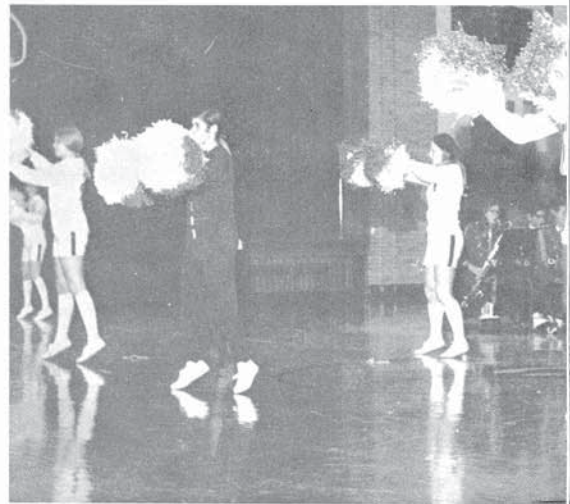

FAR LEFT ABOVE: Mascot, Nancy Paterson anxiously checks the time remaining on the clock. FAR LEFT: Cheerleaders Sherrie Moss and Ann McCulley lead an enthusiastic crowd in cheers. ABOVE: The varsity squad stands at attention while the flag is raised. CENTER LEFT: Captain, Cathy Abolt, rises to the occasion. CENTER RIGHT: Executing a cheer, the varsity squad shows their skill. LEFT BELOW: Before a game Sara Cottrell and LuAnn Widloski put signs on players' lockers to decorate halls.

dges, LuAnn Wid-