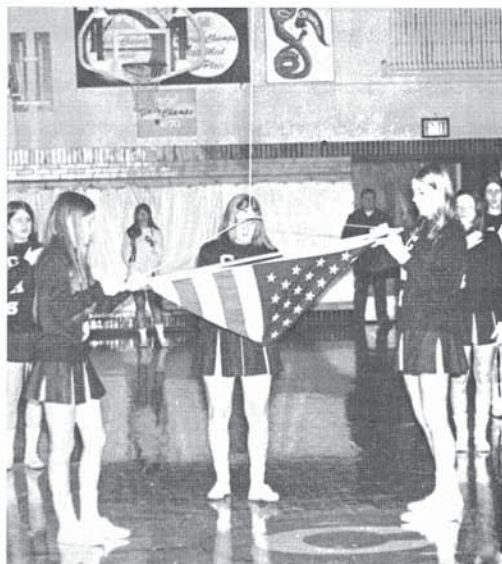

Pepettes build spirit At CCHS this year

As CCHS's most active Pepette squad in years, the Pepettes have not only supported their teams but performed as well. Led by Pepette leaders Ellen Cleavenger, Carolyn Jackson, Janet Stevens, Debbie Smith, Karen Neely, and Cindy Wells the Pepettes performed at football and basketball halftimes. The forty-two girl squad combined march steps and dance steps to popular songs. They were asked to perform at PTA and band concerts. Early mornings and wet feet were all part of the procedure. Curlers, boots, and other odd things made the squad a sight on the football field every morning before a performance. Bake sales and a number of money making projects were tried in order to supplement a non-existing treasury.

Breakfast at Uncle John's before the Homecoming game and meeting for suppers added to the spirit of the club. This year the group cheered themselves hoarse at the games and went all out to try to raise the lagging spirit at CCHS. They sat in cheering sections together and their spirit influenced the whole school.

der, Sharon Kappes, Cindy Widloski, Laurie Sanderson, Patti Dillingham, Debbie Smith, Susann Barker, Cheri Woolen. FOURTH ROW: Marietta Higgins, Robin Amsbary, Yasmin Faulkner, Karen Cordes, Pat Liggett, Ellen Flynn, Nancy Rankin, Betty Ross, Debbie Pierce, Melanie Honn, Candy Allen, Zoe Hale.