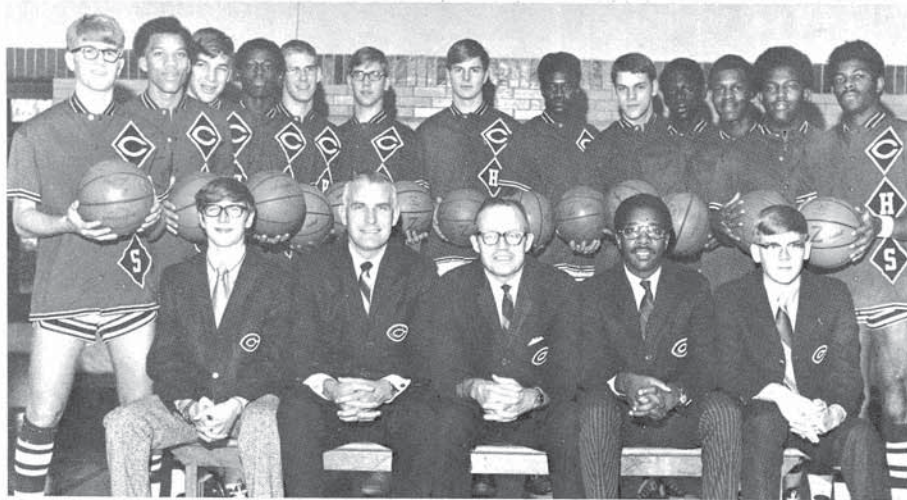

FAR ABOVE: Maroon grappler Jim Wilsky strives to get the advantage over his opponent. ABOVE LEFT: Coach Pittman anxiously awaits the outcome of a close match. ABOVE: Varsity wrestler Rich Foley uses a cunning approach against the opposition. LEFT: Wrestler John Walsh studies his plan of attack.

FRONT: Mike Porter, Coach Charlie Due, Coach Lee Cabutti, Coach Coleman Carrodine, Bob Britton. SECOND ROW: Mark Stevens, Jessie McNeal, Kent Seaman, Ron Terry, Steve Due, Gary Gaither, Howard Laidlaw, Mack Turner, Ken Bode, Artice James, Sylvester Walker, Ron Oliver, Bob Jackson.